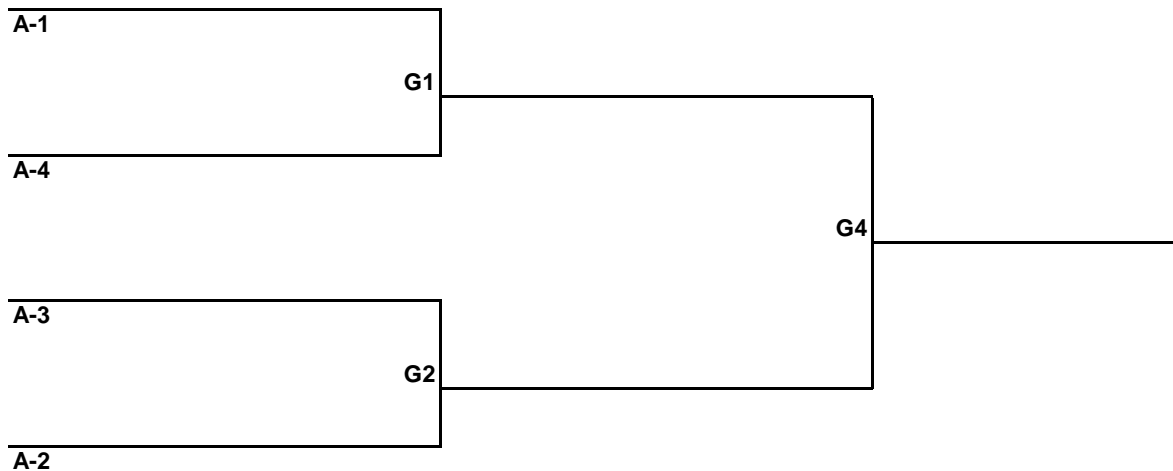

**JUNIORS 10 - ROUND ROBIN**

Pool A				Won	Lost
1 Piopio Bears					
2 Keukaha Cuzins					
3 Southside					
4 Na Wahine O Hilo					
1-2	3-4	1-3	2-4	1-4	2-3

**JUNIORS 10 - SINGLE ELIMINATION**

**CONSOLATION**