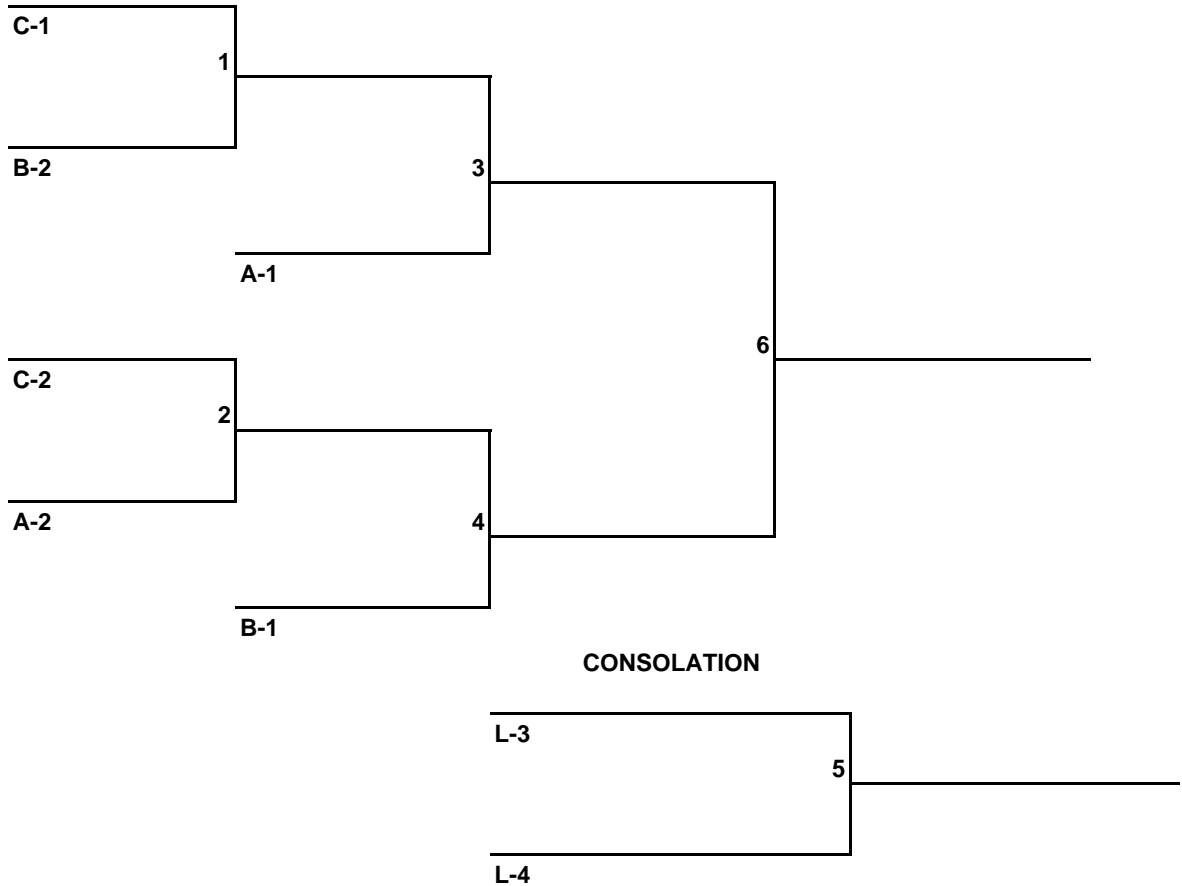

GIRLS 14 - ROUND ROBIN

Pool A				Won	Lost
1	HILINAI				
2	A'OLE MAKA'U				
3	PAULELE I				
4	HA'AHEO				
1-2	3-4	1-3	2-4	1-4	2-3

Pool B				Won	Lost
1	HIVA				
2	HAILI				
3	PILIPA'A				
4	PAULELE II				
1-2	3-4	1-3	2-4	1-4	2-3

Pool C				Won	Lost
1	AURYTE				
2	KA ULUKOA				
3	SOUTHSIDE				
4	IMUA				
1-2	3-4	1-3	2-4	1-4	2-3

GIRLS 14 - SINGLE ELIMINATION