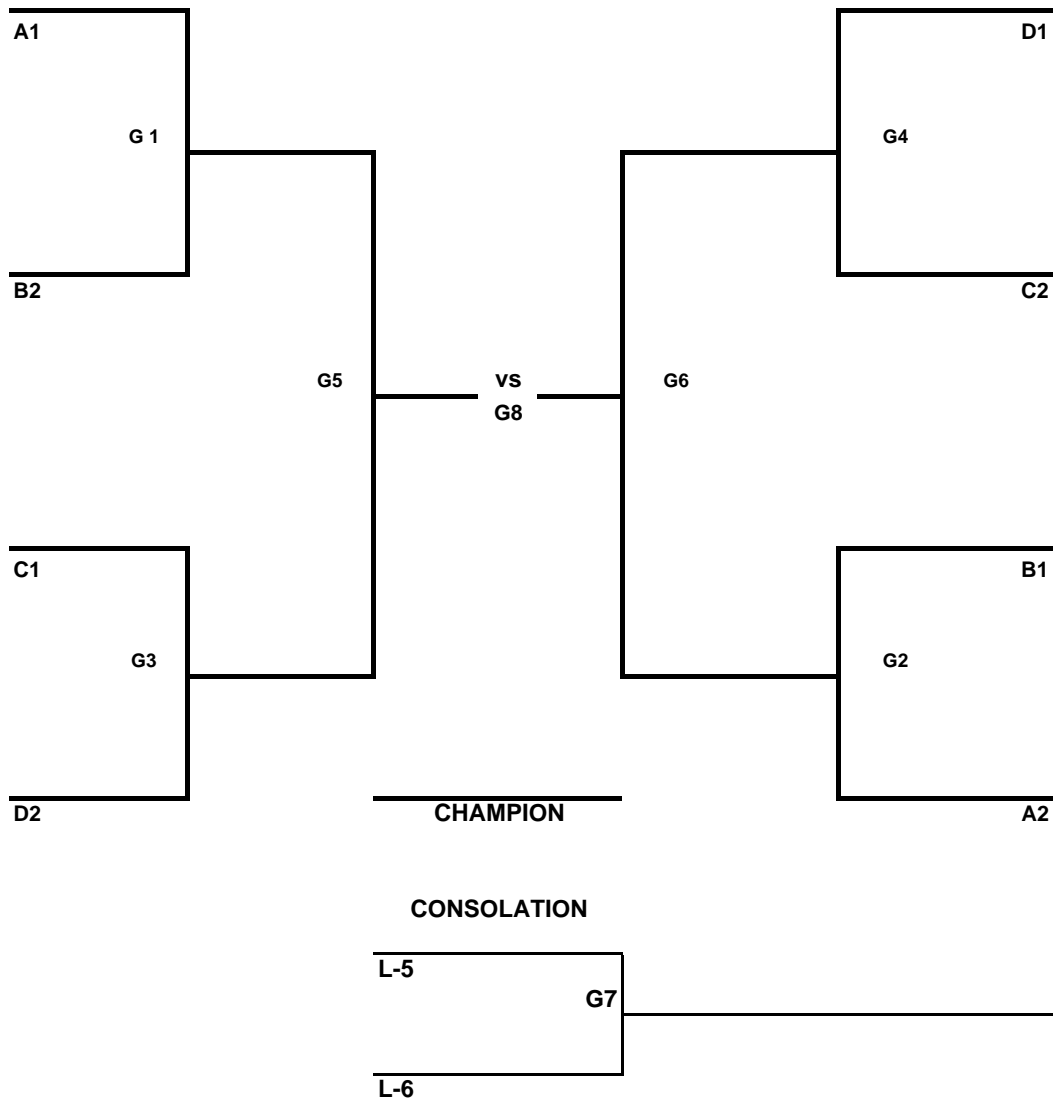

GIRLS 18 - ROUND ROBIN

Pool A				Won	Lost
1	LUMA				
2	KOLOHE JRS				
3	MGVC KIME KALA				
4	PILIPA'A				
1-2	3-4	1-3	2-4	1-4	2-3

Pool B				Won	Lost
1	HILINAI				
2	CUZINS				
3	PAULELE				
4	KAMALII-ARIZONA				
1-2	3-4	1-3	2-4	1-4	2-3

Pool C				Won	Lost
1	HIVA I				
2	TAVA WHITE				
3	ASICS IMUA 18				
4	MANA JRS				
1-2	3-4	1-3	2-4	1-4	2-3

Pool D				Won	Lost
1	NA OPIO				
2	HI INTENSITY				
3	HIVA II				
4	HUI O 808				
1-2	3-4	1-3	2-4	1-4	2-3

GIRLS 18 SINGLE ELIMINATION